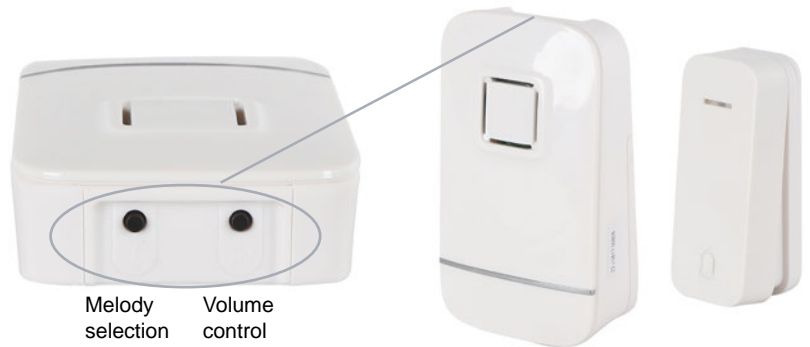

Wireless Door Chime

Wireless operation; no cabling is needed.

Uses self-learning technology to prevent interference.

Up to 150 metre range.

32 selectable melodies.

4 levels of volume adjustment.

Self-powered doorbell; no batteries required.

IP44 weatherproof rated doorbell suitable for use at sheltered outdoor locations.

Receiver requires 3x AA batteries (not included).

UP TO 150M OPERATING RANGE

This cable-free door chime features a IP44 rated doorbell and a receiver. The fully wireless door chime can work up to 150 metres away from the transmitter. It has 32 different tones to choose from and 4 volume levels to adjust. The doorbell is self-powered, no need for battery, while the receiver is powered by 3x AA batteries (sold separately). It is suitable for homes and small businesses that need a reliable and easy-to-install door chime. Mounting screws and tape are included.

Code	Cost	10+
DB532	\$18.90	\$17.01

Melody selection

Volume control

EASY TO INSTALL

This cable free door bell can be mounted using the included adhesive mounting tape or mounting screws.